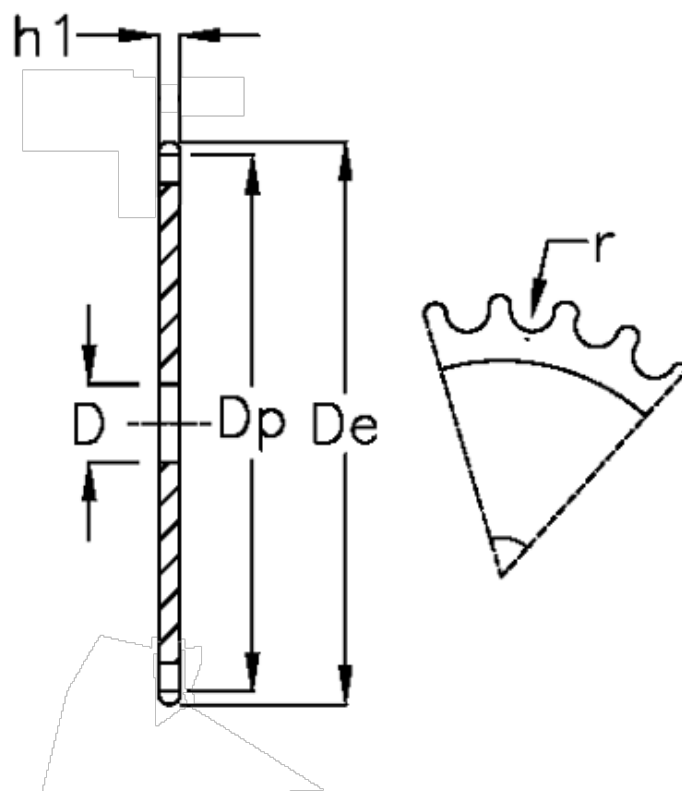

Article number: 616021002054

Description: Plate wheel 05 B-1 Z=54 simplex

Measures

C	= 1
D	= 14
De	= 140.9
Dp	= 137.59
For chain size	= 8 x 3,0 mm
For chain type	= 05 B-1
h1	= 2.8
Number of teeth	= 54

r = 5